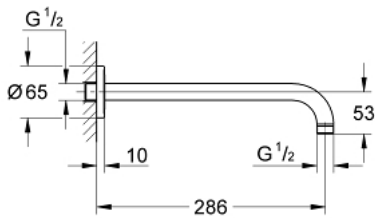

28 576 KS0 RAINSHOWER SHOWER ARM 286 MM

PRODUCT DESCRIPTION

- Colour: velvet black
- metal
- connection thread 1/2"
- suitable for all Rainshower head showers except Rainshower 400 mm
- GROHE LongLife finish

28 576 KS0 RAINSHOWER SHOWER ARM 286 MM

SPARE PARTS, 1月 2002 – now

1: Escutcheon (Spare part-nr. 11741KS0)