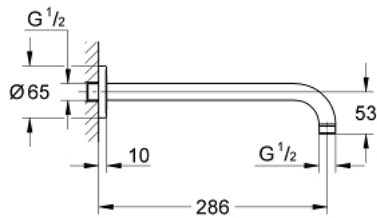

28 576 LS0 RAINSHOWER SHOWER ARM 286 MM

PRODUCT DESCRIPTION

- Colour: moon white
- metal
- connection thread 1/2"
- for all Rainshower head showers except Rainshower head shower 400 mm (28 778000)
- GROHE LongLife finish

28 576 LS0 RAINSHOWER SHOWER ARM 286 MM

SPARE PARTS, January 2002 – now

1: Escutcheon (Spare part-nr. 11741LS0)