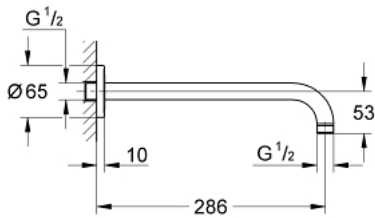

28 576 LS0 RAINSHOWER SHOWER ARM 286 MM

PRODUCT DESCRIPTION

- Colour: moon white
- metal
- connection thread 1/2"
- suitable for all Rainshower head showers except Rainshower 400 mm
- GROHE LongLife finish

28 576 LS0 RAINSHOWER SHOWER ARM 286 MM

SPARE PARTS, 1月 2002 – now

1: Escutcheon (Spare part-nr. 11741LS0)