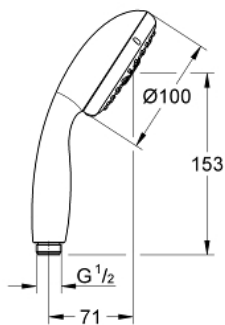

28 578 001 TEMPESTA 100 HAND SHOWER 4 SPRAYS

PRODUCT DESCRIPTION

- Colour: chrome
- spray patterns: GROHE Rain O², Rain, Massage, Jet
- GROHE DreamSpray - perfect spray pattern
- GROHE LongLife finish
- GROHE SpeedClean - effortless limescale removal
- Inner WaterGuide - inner insulation for surface protection
- ShockProof silicone ring prevents damages caused by shower falling
- Universal Mounting System. Fitting all standard shower hoses
- suitable for instantaneous heater
- minimum pressure 1,0 bar

28 578 001 TEMPESTA 100 HAND SHOWER 4 SPRAYS

SPARE PARTS, August 2010 – now

1: Dirt strainer (Spare part-nr. 0700200M)