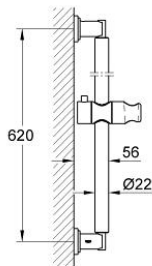

28 580 000 **SENA SHOWER RAIL, 600 MM**

**PRODUCT DESCRIPTION**

- Colour: chrome
- metal
- vertical adjustable rail holder
- with shower holder
- swivels
- GROHE LongLife finish

## 28 580 000 SENA SHOWER RAIL, 600 MM

**SPARE PARTS**, January 2003 – now

1: Sliding piece (Spare part-nr. 12140000)

2: Fastening set Atrio Accessories (Spare part-nr. 40037000)