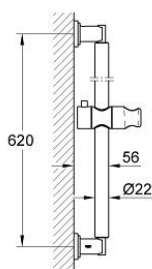

28 580 000 **SENA SHOWER RAIL 600 MM**

PRODUCT DESCRIPTION

- Colour: chrome
- metal
- vertical adjustable rail holder
- with shower holder
- swivelling
- GROHE LongLife finish

28 580 000 **SENA SHOWER RAIL 600 MM**

SPARE PARTS, 1月 2003 – now

1: Glide element (Spare part-nr. 12140000)

2: Fastening set Atrio accessories (Spare part-nr. 40037000)