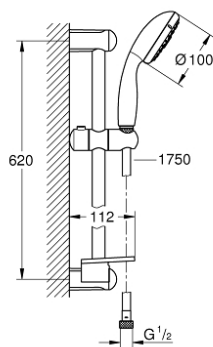

28 593 001 TEMPESTA 100 SHOWER RAIL SET 4 SPRAYS

PRODUCT DESCRIPTION

- Colour: chrome
- consists of:
 - hand shower (28 578 001)
 - shower rail, 600 mm (27 523)
 - Relaxaflex-hose 1750 mm 28 154
 - GROHE EasyReach tray (27 596)
 - GROHE DreamSpray - perfect spray pattern
 - GROHE LongLife finish
 - GROHE SpeedClean - effortless limescale removal
 - Inner WaterGuide - inner insulation for surface protection
 - ShockProof silicone ring prevents damages caused by shower falling
 - suitable for instantaneous heater
 - minimum pressure 1,0 bar

28 593 001 TEMPESTA 100 SHOWER RAIL SET 4 SPRAYS

SPARE PARTS, May 2011 – now

1: Dirt strainer (Spare part-nr. 0700200M)

2: Sliding piece (Spare part-nr. 48099000)