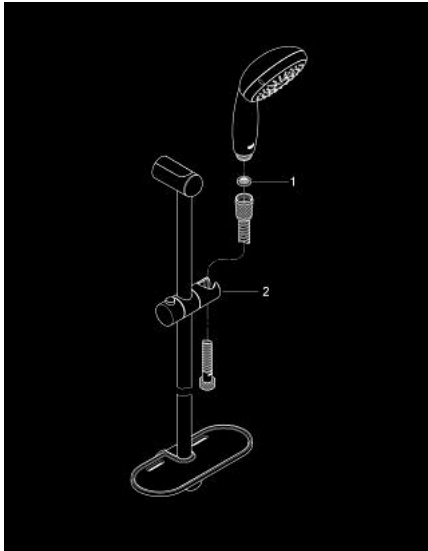

28 593 001 TEMPESTA 100 SHOWER RAIL SET 4 SPRAYS

PRODUCT DESCRIPTION

- Colour: chrome
- consists of:
 - hand shower (28 578 001)
 - shower rail, 600 mm (27 523)
 - Relaxaflex-hose 1750 mm 28 154
 - GROHE EasyReach tray (27 596)
 - GROHE DreamSpray - perfect spray pattern
 - GROHE LongLife finish
 - GROHE SpeedClean - effortless limescale removal
 - Inner WaterGuide - inner insulation for surface protection
 - ShockProof silicone ring prevents damages caused by shower falling
 - suitable for instantaneous heater
 - minimum pressure 1,0 bar

28 593 001 TEMPESTA 100 SHOWER RAIL SET 4 SPRAYS

SPARE PARTS, May 2011 – now

1: Dirt strainer (Spare part-nr. 0700200M)

2: Sliding piece (Spare part-nr. 48099000)