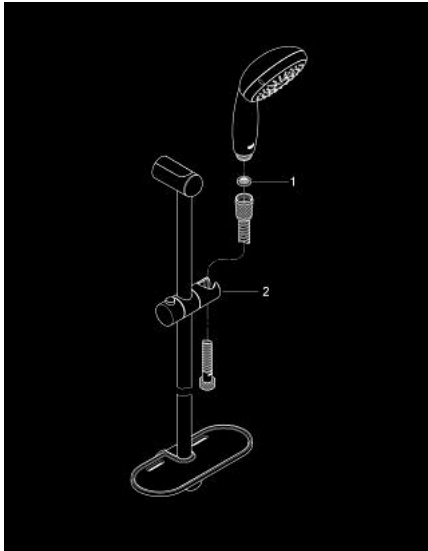

28 593 001 TEMPESTA 100 SHOWER RAIL SET 4 SPRAYS

PRODUCT DESCRIPTION

- Colour: chrome
- consisting of:
 - hand shower (28 578 001)
 - shower rail, 600 mm (27 523)
 - shower hose Relexaflex 1750 mm 1/2" x 1/2" (28 154)
 - GROHE EasyReach tray (27 596)
 - GROHE DreamSpray - perfect spray pattern
 - GROHE LongLife finish
 - GROHE SpeedClean - effortless limescale removal
 - Inner WaterGuide - inner insulation for surface protection
 - ShockProof silicone ring prevents damages caused by shower falling
- suitable for instantaneous heater
- min. recommended pressure 1.0 bar

28 593 001 TEMPESTA 100 SHOWER RAIL SET 4 SPRAYS

SPARE PARTS, 5月 2011 – now

1: Dirt strainer (Spare part-nr. 0700200M)

2: Glide element (Spare part-nr. 48099000)