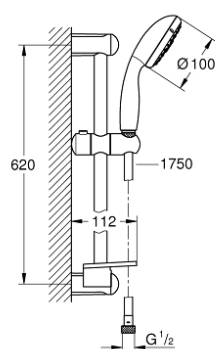

28 593 001 TEMPESTA 100 SHOWER RAIL SET 4 SPRAYS

PRODUCT DESCRIPTION

- Colour: chrome
- consisting of:
 - hand shower (28 578 001)
 - shower rail, 600 mm (27 523)
 - shower hose Relexaflex 1750 mm 1/2" x 1/2" (28 154)
 - GROHE EasyReach tray (27 596)
 - GROHE DreamSpray - perfect spray pattern
 - GROHE LongLife finish
 - GROHE SpeedClean - effortless limescale removal
 - Inner WaterGuide - inner insulation for surface protection
 - ShockProof silicone ring prevents damages caused by shower falling
- suitable for instantaneous heater
- min. recommended pressure 1.0 bar

28 593 001 TEMPESTA 100 SHOWER RAIL SET 4 SPRAYS

SPARE PARTS, 5月 2011 – now

1: Dirt strainer (Spare part-nr. 0700200M)

2: Glide element (Spare part-nr. 48099000)