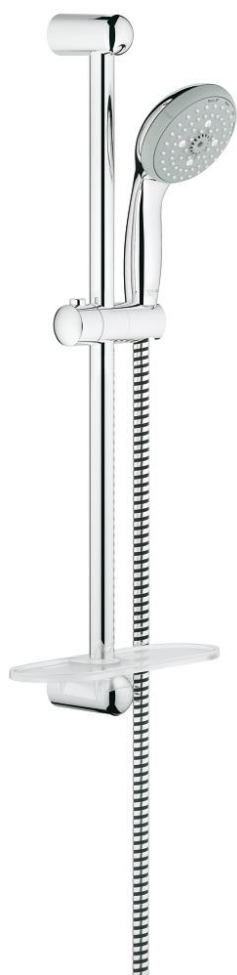

28 593 001 TEMPESTA 100 SHOWER RAIL SET 4 SPRAYS

PRODUCT DESCRIPTION

- Colour: chrome
- consisting of:
 - hand shower (28 578 001)
 - shower rail, 600 mm (27 523)
 - shower hose Relexaflex 1750 mm 1/2" x 1/2" (28 154)
 - GROHE EasyReach tray (27 596)
 - GROHE DreamSpray - perfect spray pattern
 - GROHE LongLife finish
 - GROHE SpeedClean - effortless limescale removal
 - Inner WaterGuide - inner insulation for surface protection
 - ShockProof silicone ring prevents damages caused by shower falling
- suitable for instantaneous heater
- min. recommended pressure 1.0 bar

28 593 001 TEMPESTA 100 SHOWER RAIL SET 4 SPRAYS

SPARE PARTS, 5月 2011 – now

1: Dirt strainer (Spare part-nr. 0700200M)

2: Glide element (Spare part-nr. 48099000)