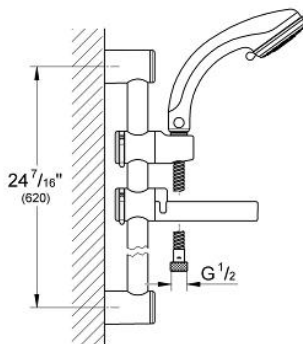

28 644 000 RELEXA PLUS 80 DUAL SHOWER RAIL SET 2 SPRAYS

PRODUCT DESCRIPTION

- Colour: chrome
- consists of:
 - shower rail, 600 mm (28 620)
 - handshower Relexa plus Dual (28 173)
 - flow limiter
 - with flow restriction 9,5 l/min. maximum flow rate at 1 - 6 bar
 - Relexaflex-hose 1500 mm 1/2" x 1/2" (28 105)
 - soap dish (28 631)
 - GROHE SpeedClean - effortless limescale removal
 - GROHE LongLife finish

28 644 000 RELEXA PLUS 80 DUAL SHOWER RAIL SET 2 SPRAYS

SPARE PARTS, June 2007 – now

- 1: Sliding piece (Spare part-nr. 45650IP0)
- 1.1: Cap (Spare part-nr. 45652P00)
- 2: Outlet shower holder (Spare part-nr. 45651IP0)
- 2.1: Cap (Spare part-nr. 45652P00)
- 3: Cap (Spare part-nr. 45652P00)
- 4: Coupling piece (Spare part-nr. 28637XX0)
- 5: Dirt strainer (Spare part-nr. 0700200M)
- 6: Compensation disc (Spare part-nr. 45459000)*