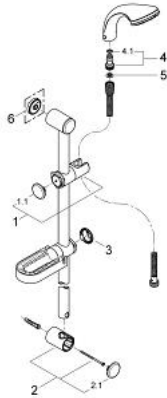

28 644 000 RELEXA PLUS 80 DUAL SHOWER RAIL SET 2 SPRAYS

PRODUCT DESCRIPTION

- Colour: chrome
- consists of:
 - shower rail, 600 mm (28 620)
 - handshower Relexa plus Dual (28 173)
 - flow limiter
 - with flow restriction 9,5 l/min. maximum flow rate at 1 - 6 bar
 - Relexaflex-hose 1500 mm 1/2" x 1/2" (28 105)
 - soap dish (28 631)
 - GROHE SpeedClean - effortless limescale removal
 - GROHE LongLife finish

28 644 000 RELEXA PLUS 80 DUAL SHOWER RAIL SET 2 SPRAYS

SPARE PARTS, June 2007 – now

- 1: Sliding piece (Spare part-nr. 45650IP0)
- 1.1: Cap (Spare part-nr. 45652P00)
- 2: Outlet shower holder (Spare part-nr. 45651IP0)
- 2.1: Cap (Spare part-nr. 45652P00)
- 3: Cap (Spare part-nr. 45652P00)
- 4: Coupling piece (Spare part-nr. 28637XX0)
- 5: Dirt strainer (Spare part-nr. 0700200M)
- 6: Compensation disc (Spare part-nr. 45459000)*