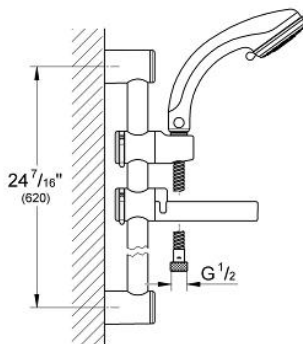

28 644 000 RELEXA PLUS 80 DUAL SHOWER RAIL SET 2 SPRAYS

PRODUCT DESCRIPTION

- Colour: chrome
- consisting of:
 - shower rail, 600 mm (28 620)
 - hand shower Relexa plus Dual (28 173)
 - flow limiter
 - 9.5 l/min. maximum flow rate at 1 - 6 bar
 - Relexaflex hose 1500 mm 1/2" x 1/2" (28 105)
 - soap dish (28 631)
 - GROHE SpeedClean - effortless limescale removal
 - GROHE LongLife finish

28 644 000 RELEXA PLUS 80 DUAL SHOWER RAIL SET 2 SPRAYS

SPARE PARTS, 6月 2007 – now

- 1: Glide element (Spare part-nr. 45650IP0)
 - 1.1: Cover cap (Spare part-nr. 45652P00)
 - 2: Shower rail holder (Spare part-nr. 45651IP0)
 - 2.1: Cover cap (Spare part-nr. 45652P00)
 - 3: Cover cap (Spare part-nr. 45652P00)
 - 4: Coupling piece (Spare part-nr. 28637XX0)
 - 5: Dirt strainer (Spare part-nr. 0700200M)
 - 6: Compensation disc (Spare part-nr. 45459000)*
- * Optional accessories