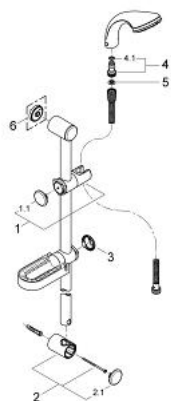

28 644 000 RELEXA PLUS 80 DUAL SHOWER RAIL SET 2 SPRAYS

PRODUCT DESCRIPTION

- Colour: chrome
- consisting of:
 - shower rail, 600 mm (28 620)
 - hand shower Relexa plus Dual (28 173)
 - flow limiter
 - 9.5 l/min. maximum flow rate at 1 - 6 bar
 - Relexaflex hose 1500 mm 1/2" x 1/2" (28 105)
 - soap dish (28 631)
 - GROHE SpeedClean - effortless limescale removal
 - GROHE LongLife finish

28 644 000 RELEXA PLUS 80 DUAL SHOWER RAIL SET 2 SPRAYS

SPARE PARTS, 6月 2007 – now

- 1: Glide element (Spare part-nr. 45650IP0)
 - 1.1: Cover cap (Spare part-nr. 45652P00)
 - 2: Shower rail holder (Spare part-nr. 45651IP0)
 - 2.1: Cover cap (Spare part-nr. 45652P00)
 - 3: Cover cap (Spare part-nr. 45652P00)
 - 4: Coupling piece (Spare part-nr. 28637XX0)
 - 5: Dirt strainer (Spare part-nr. 0700200M)
 - 6: Compensation disc (Spare part-nr. 45459000)*
- * Optional accessories