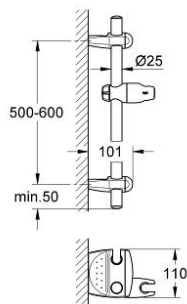

28 723 000 MOVARIO SHOWER RAIL, 600 MM

PRODUCT DESCRIPTION

- Colour: chrome
- wall mounted
- adjustable distance between wall shower holders for adaption to existing drilled holes
- glide element with swivel holder
- wall brackets with trays and integrated shower holder
- GROHE FastFixation (adjustable distance between wall shower holders for adaption to existing drillings)
- GROHE LongLife finish

28 723 000 MOVARIO SHOWER RAIL, 600 MM

SPARE PARTS, February 2005 – now

- 1: Cap (Spare part-nr. 45922000)
- 2: Cap (Spare part-nr. 11482000)
- 3: Bracket (Spare part-nr. 45923000)
- 3.1: Fixing set (Spare part-nr. 45924000)
- 4: Sliding piece (Spare part-nr. 12353000)
- 5: Compensation disc (Spare part-nr. 28407000)*