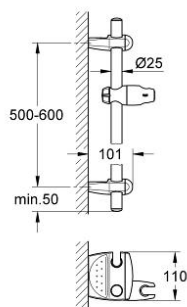

28 723 000 MOVARIO SHOWER RAIL 600 MM

PRODUCT DESCRIPTION

- Colour: chrome
- wall mounted
- adjustable distance between wall shower holders for adaption to existing drillings
- glide element with swivel holder
- wall brackets with trays and integrated shower holder
- GROHE FastFixation Plus (adjustable distance between wall shower holders for adaption to existing drillings)
- GROHE LongLife finish

28 723 000 MOVARIO SHOWER RAIL 600 MM

SPARE PARTS, 2月 2005 – now

- 1: Cover cap (Spare part-nr. 45922000)
- 2: Cover cap (Spare part-nr. 11482000)
- 3: Bracket (Spare part-nr. 45923000)
- 3.1: Fixing set (Spare part-nr. 45924000)
- 4: Glide element (Spare part-nr. 12353000)
- 5: Compensation disc (Spare part-nr. 28407000)*