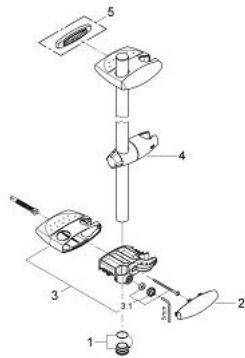

28 723 000 MOVARIO SHOWER RAIL 600 MM

PRODUCT DESCRIPTION

- Colour: chrome
- wall mounted
- adjustable distance between wall shower holders for adaption to existing drillings
- glide element with swivel holder
- wall brackets with trays and integrated shower holder
- GROHE FastFixation Plus (adjustable distance between wall shower holders for adaption to existing drillings)
- GROHE LongLife finish

28 723 000 MOVARIO SHOWER RAIL 600 MM

SPARE PARTS, 2月 2005 – now

- 1: Cover cap (Spare part-nr. 45922000)
- 2: Cover cap (Spare part-nr. 11482000)
- 3: Bracket (Spare part-nr. 45923000)
- 3.1: Fixing set (Spare part-nr. 45924000)
- 4: Glide element (Spare part-nr. 12353000)
- 5: Compensation disc (Spare part-nr. 28407000)*