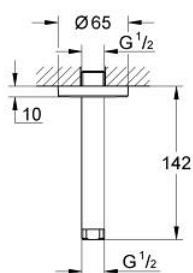

28 724 000 **RAINSHOWER SHOWER ARM CEILING 142 MM**

PRODUCT DESCRIPTION

- Colour: chrome
- connection thread 1/2"
- GROHE LongLife finish

28 724 000 RAINSHOWER SHOWER ARM CEILING 142 MM

SPARE PARTS, October 2004 – now

1: Escutcheon (Spare part-nr. 11741000)