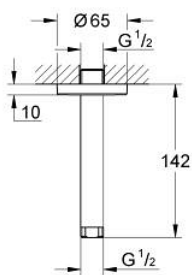

28 724 000 **RAINSHOWER SHOWER ARM CEILING 142 MM**

PRODUCT DESCRIPTION

- Colour: chrome
- connection thread 1/2"
- GROHE LongLife finish

28 724 000 **RAINSHOWER SHOWER ARM CEILING 142 MM**

SPARE PARTS, 10月 2004 – now

1: Escutcheon (Spare part-nr. 11741000)