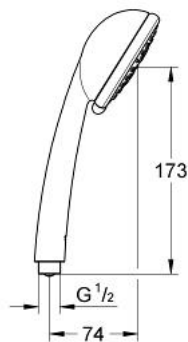

28 725 000 VITALIO TREND 90 HAND SHOWER 2 SPRAYS

PRODUCT DESCRIPTION

- Colour: chrome
- spray patterns: Jet / Rain
- GROHE EcoJoy - less water, perfect flow
- 9,5 l/min. flow limiter
- GROHE LongLife finish
- GROHE CoolTouch safety housing
- GROHE SpeedClean - effortless limescale removal
- Universal Mounting System. Fitting all standard shower hoses
- suitable for instantaneous heater

Pure Freude
an Wasser

28 725 000 VITALIO TREND 90 HAND SHOWER 2 SPRAYS

SPARE PARTS, October 2004 – now

1: Dirt strainer (Spare part-nr. 0700200M)