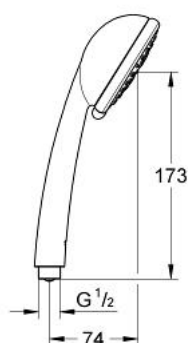

28 725 000 VITALIO TREND 90 HAND SHOWER 2 SPRAYS

PRODUCT DESCRIPTION

- Colour: chrome
- spray patterns: Jet, Rain
- GROHE EcoJoy - Less water, perfect flow
- 9.5 l/min. flow limiter
- GROHE LongLife finish
- GROHE CoolTouch safety housing
- GROHE SpeedClean - effortless limescale removal
- universal mounting system, fitting all standard shower hoses
- suitable for instantaneous heater

Pure Freude
an Wasser

28 725 000 VITALIO TREND 90 HAND SHOWER 2 SPRAYS

SPARE PARTS, 10月 2004 – now

1: Dirt strainer (Spare part-nr. 0700200M)