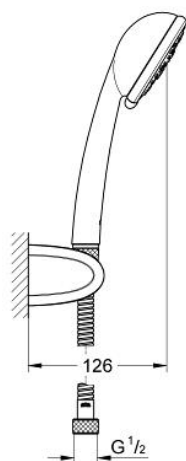

## 28 740 000 VITALIO TREND SHOWER SET

### PRODUCT DESCRIPTION

- Colour: chrome
- consisting of:
  - hand shower (28 726)
  - spray patterns: Jet, Rain, Massage
  - shower head Ø 90 mm
  - wall shower holder (27 164)
  - shower hose 1.750 mm (28 742)
- carton pack
- GROHE EcoJoy - Less water, perfect flow
- GROHE LongLife finish

## 28 740 000 VITALIO TREND SHOWER SET

**SPARE PARTS**, 11月 2004 – now

1: Dirt strainer (Spare part-nr. 0700200M)