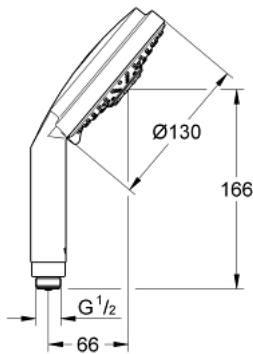

28 755 000 RAINSHOWER COSMOPOLITAN 130 HAND SHOWER 3 SPRAYS

PRODUCT DESCRIPTION

- Colour: chrome
- spray patterns: Rain / Jet / Pure
- GROHE LongLife finish
- GROHE SpeedClean - effortless limescale removal
- Inner WaterGuide - inner insulation for surface protection
- Universal Mounting System. Fitting all standard shower hoses
- suitable for instantaneous heater
- minimum flow rate 5 l/min.

28 755 000 **RAINSHOWER COSMOPOLITAN 130 HAND SHOWER 3 SPRAYS**

SPARE PARTS, April 2005 – now

1: Dirt strainer (Spare part-nr. 0700200M)