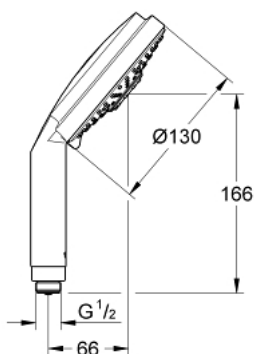

28 755 000 RAINSHOWER COSMOPOLITAN 130 HAND SHOWER 3 SPRAYS

PRODUCT DESCRIPTION

- Colour: chrome
- spray patterns: Rain, Jet, Pure
- GROHE LongLife finish
- GROHE SpeedClean - effortless limescale removal
- Inner WaterGuide - inner insulation for surface protection
- universal mounting system, fitting all standard shower hoses
- suitable for instantaneous heater
- minimum flow rate 5 l/min

28 755 000 RAINSHOWER COSMOPOLITAN 130 HAND SHOWER 3 SPRAYS

SPARE PARTS, 4月 2005 – now

1: Dirt strainer (Spare part-nr. 0700200M)