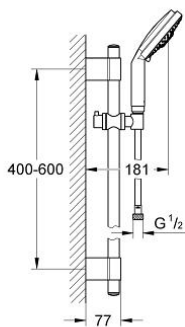

28 757 000 RAINSHOWER COSMOPOLITAN 130 SHOWER RAIL SET 3 SPRAYS

PRODUCT DESCRIPTION

- Colour: chrome
- consists of:
 - shower rail 600 mm 28 797
 - GROHE FastFixation Plus adjustable distance between brackets for adaption to existing drilling holes
 - hand shower Cosmopolitan (28 755 000)
 - shower hose Silverflex 1750 mm 1/2" x 1/2" (28 388)
 - TwistStop - to prevent hose from twisting
 - GROHE LongLife finish
- Attention: old product

28 757 000 RAINSHOWER COSMOPOLITAN 130 SHOWER RAIL SET 3 SPRAYS

SPARE PARTS, October 2009 – now

- 1: Cap (Spare part-nr. 45922000)
- 2: Outlet shower holder (Spare part-nr. 6424500M)
- 3: Sliding piece (Spare part-nr. 06765000)
- 4: Fixing set (Spare part-nr. 48010000)
- 5: Dirt strainer (Spare part-nr. 0700200M)
- 6: Compensation disc (Spare part-nr. 45914XE0)*