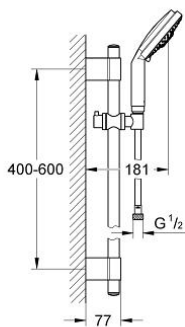

28 757 000 RAINSHOWER COSMOPOLITAN 130 SHOWER RAIL SET 3 SPRAYS

PRODUCT DESCRIPTION

- Colour: chrome
- consisting of:
 - shower rail, 600 mm (28 797)
 - GROHE FastFixation Plus adjustable distance between brackets for adaption to existing drilling holes
 - hand shower Cosmopolitan (28 755 000)
 - shower hose Silverflex 1750 mm 1/2" x 1/2" (28 388)
 - TwistStop - to prevent hose from twisting
 - GROHE LongLife finish
 - attention: old product

28 757 000 RAINSHOWER COSMOPOLITAN 130 SHOWER RAIL SET 3 SPRAYS

SPARE PARTS, 10月 2009 – now

- 1: Cover cap (Spare part-nr. 45922000)
- 2: Shower rail holder (Spare part-nr. 6424500M)
- 3: Glide element (Spare part-nr. 06765000)
- 4: Fixing set (Spare part-nr. 48010000)
- 5: Dirt strainer (Spare part-nr. 0700200M)
- 6: Compensation disc (Spare part-nr. 45914XE0)*