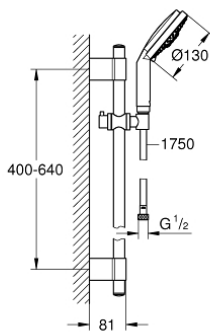

28 757 001 RAINSHOWER COSMOPOLITAN 130 SHOWER RAIL SET 3 SPRAYS

PRODUCT DESCRIPTION

- Colour: chrome
- consists of:
 - hand shower Cosmopolitan (28 755 000)
 - shower rail 600 mm (28 797 001)
 - with wall holders
 - shower hose Silverflex 1750 mm 1/2" x 1/2" (28 388)
- GROHE LongLife finish
- GROHE FastFixation Plus adjustable distance between brackets for adaption to existing drilling holes
- TwistStop - to prevent hose from twisting
- minimum pressure 1,0 bar

28 757 001 RAINSHOWER COSMOPOLITAN 130 SHOWER RAIL SET 3 SPRAYS

SPARE PARTS, October 2016 – now

- 1: Cap (Spare part-nr. 45922000)
 - 2: Sliding piece (Spare part-nr. 06765000)
 - 3: Outlet shower holder (Spare part-nr. 48333000)
 - 4: Dirt strainer (Spare part-nr. 0700200M)
 - 5: Compensation disc (Spare part-nr. 45914XE0)*
- * Optional accessories