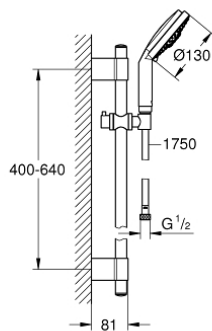

## 28 757 001 RAINSHOWER COSMOPOLITAN 130 SHOWER RAIL SET 3 SPRAYS

### PRODUCT DESCRIPTION

- Colour: chrome
- consisting of:
  - hand shower Cosmopolitan (28 755 000)
  - shower rail 600 mm (28 797 001)
  - with wall holders made of metal
  - shower hose Silverflex 1750 mm 1/2" x 1/2" (28 388)
  - GROHE LongLife finish
  - GROHE FastFixation Plus adjustable distance between brackets for adaption to existing drilling holes
  - TwistStop - to prevent hose from twisting
  - min. recommended pressure 1.0 bar

## 28 757 001 RAINSHOWER COSMOPOLITAN 130 SHOWER RAIL SET 3 SPRAYS

**SPARE PARTS**, 10月 2016 – now

- 1: Cover cap (Spare part-nr. 45922000)
- 2: Glide element (Spare part-nr. 06765000)
- 3: Shower rail holder (Spare part-nr. 48333000)
- 4: Dirt strainer (Spare part-nr. 0700200M)
- 5: Compensation disc (Spare part-nr. 45914XE0)\*