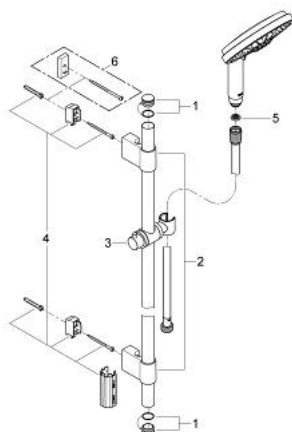

28 758 000 RAINSHOWER COSMOPOLITAN 160 SHOWER RAIL SET 4 SPRAYS

PRODUCT DESCRIPTION

- Colour: chrome
- consists of:
 - shower rail 600 mm 28 797
 - GROHE FastFixation Plus adjustable distance between brackets for adaption to existing drilling holes
 - handshower Cosmopolitan 28 756 000
 - shower hose Silverflex 1750 mm 1/2" x 1/2" (28 388)
 - TwistStop - to prevent hose from twisting
 - GROHE LongLife finish
- Attention: old product

28 758 000 RAINSHOWER COSMOPOLITAN 160 SHOWER RAIL SET 4 SPRAYS

SPARE PARTS, October 2009 – now

- 1: Cap (Spare part-nr. 45922000)
- 2: Outlet shower holder (Spare part-nr. 6424500M)
- 3: Sliding piece (Spare part-nr. 06765000)
- 4: Fixing set (Spare part-nr. 48010000)
- 5: Dirt strainer (Spare part-nr. 0700200M)
- 6: Compensation disc (Spare part-nr. 45914XE0)*