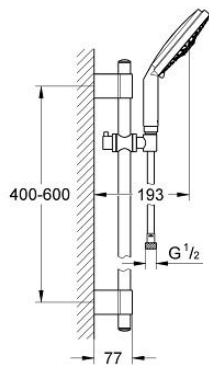

28 758 000 RAINSHOWER COSMOPOLITAN 160 SHOWER RAIL SET 4 SPRAYS

PRODUCT DESCRIPTION

- Colour: chrome
- consists of:
 - shower rail 600 mm 28 797
 - GROHE FastFixation Plus adjustable distance between brackets for adaption to existing drilling holes
 - handshower Cosmopolitan 28 756 000
 - shower hose Silverflex 1750 mm 1/2" x 1/2" (28 388)
 - TwistStop - to prevent hose from twisting
 - GROHE LongLife finish
- Attention: old product

28 758 000 RAINSHOWER COSMOPOLITAN 160 SHOWER RAIL SET 4 SPRAYS

SPARE PARTS, October 2009 – now

- 1: Cap (Spare part-nr. 45922000)
- 2: Outlet shower holder (Spare part-nr. 6424500M)
- 3: Sliding piece (Spare part-nr. 06765000)
- 4: Fixing set (Spare part-nr. 48010000)
- 5: Dirt strainer (Spare part-nr. 0700200M)
- 6: Compensation disc (Spare part-nr. 45914XE0)*