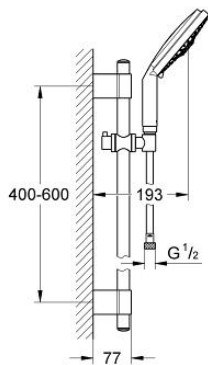

28 758 000 RAINSHOWER COSMOPOLITAN 160 SHOWER RAIL SET 4 SPRAYS

PRODUCT DESCRIPTION

- Colour: chrome
- consisting of:
 - shower rail, 600 mm (28 797)
 - GROHE FastFixation Plus adjustable distance between brackets for adaption to existing drilling holes
 - hand shower Cosmopolitan (28 756 000)
 - shower hose Silverflex 1750 mm 1/2" x 1/2" (28 388)
 - TwistStop - to prevent hose from twisting
 - GROHE LongLife finish
 - attention: old product

28 758 000 RAINSHOWER COSMOPOLITAN 160 SHOWER RAIL SET 4 SPRAYS

SPARE PARTS, 10月 2009 – now

- 1: Cover cap (Spare part-nr. 45922000)
- 2: Shower rail holder (Spare part-nr. 6424500M)
- 3: Glide element (Spare part-nr. 06765000)
- 4: Fixing set (Spare part-nr. 48010000)
- 5: Dirt strainer (Spare part-nr. 0700200M)
- 6: Compensation disc (Spare part-nr. 45914XE0)*