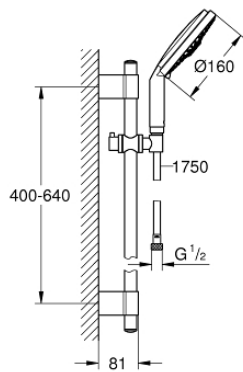

28 758 001 RAINSHOWER COSMOPOLITAN 160 SHOWER RAIL SET 4 SPRAYS

PRODUCT DESCRIPTION

- Colour: chrome
- consists of:
 - handshower Cosmopolitan 28 756 000
 - shower rail 600 mm (28 797 001)
 - with wall holders
 - shower hose Silverflex 1750 mm 1/2" x 1/2" (28 388)
- GROHE LongLife finish
- GROHE FastFixation (adjustable distance between wall shower holders for adaption to existing drillings)
- TwistStop - to prevent hose from twisting

28 758 001 RAINSHOWER COSMOPOLITAN 160 SHOWER RAIL SET 4 SPRAYS

SPARE PARTS, October 2016 – now

- 1: Cap (Spare part-nr. 45922000)
 - 2: Sliding piece (Spare part-nr. 06765000)
 - 3: Outlet shower holder (Spare part-nr. 48333000)
 - 4: Dirt strainer (Spare part-nr. 0700200M)
 - 5: Compensation disc (Spare part-nr. 45914XE0)*
- * Optional accessories