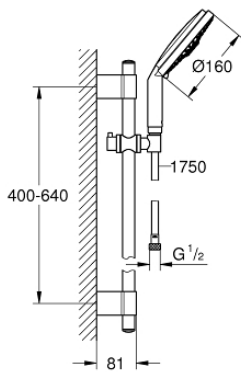

28 758 001 RAINSHOWER COSMOPOLITAN 160 SHOWER RAIL SET 4 SPRAYS

PRODUCT DESCRIPTION

- Colour: chrome
- consisting of:
 - hand shower Cosmopolitan (28 756 000)
 - shower rail 600 mm (28 797 001)
 - with wall holders made of metal
 - shower hose Silverflex 1750 mm 1/2" x 1/2" (28 388)
 - GROHE LongLife finish
 - GROHE FastFixation Plus (adjustable distance between wall shower holders for adaption to existing drillings)
 - TwistStop - to prevent hose from twisting

28 758 001 RAINSHOWER COSMOPOLITAN 160 SHOWER RAIL SET 4 SPRAYS

SPARE PARTS, 10月 2016 – now

- 1: Cover cap (Spare part-nr. 45922000)
- 2: Glide element (Spare part-nr. 06765000)
- 3: Shower rail holder (Spare part-nr. 48333000)
- 4: Dirt strainer (Spare part-nr. 0700200M)
- 5: Compensation disc (Spare part-nr. 45914XE0)*