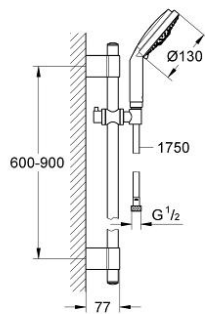

28 762 000 RAINSHOWER COSMOPOLITAN 130 SHOWER RAIL SET 3 SPRAYS

PRODUCT DESCRIPTION

- Colour: chrome
- consists of:
 - shower rail 900 mm 28 819 001
 - GROHE FastFixation Plus adjustable distance between brackets for adaption to existing drilling holes
 - hand shower Cosmopolitan (28 755 000)
 - shower hose Silverflex 1750 mm 1/2" x 1/2" (28 388)
 - TwistStop - to prevent hose from twisting
 - GROHE LongLife finish
- Attention: old product

28 762 000 RAINSHOWER COSMOPOLITAN 130 SHOWER RAIL SET 3 SPRAYS

SPARE PARTS, October 2009 – now

- 1: Cap (Spare part-nr. 45922000)
- 2: Outlet shower holder (Spare part-nr. 6424500M)
- 3: Sliding piece (Spare part-nr. 06765000)
- 4: Fixing set (Spare part-nr. 48010000)
- 5: Dirt strainer (Spare part-nr. 0700200M)
- 6: Compensation disc (Spare part-nr. 45914XE0)*