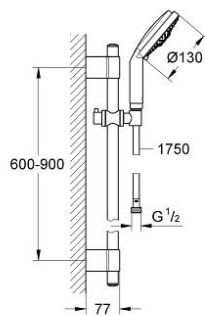

28 762 000 RAINSHOWER COSMOPOLITAN 130 SHOWER RAIL SET 3 SPRAYS

PRODUCT DESCRIPTION

- Colour: chrome
- consisting of:
 - shower rail, 900 mm (28 819 001)
 - GROHE FastFixation Plus adjustable distance between brackets for adaption to existing drilling holes
 - hand shower Cosmopolitan (28 755 000)
 - shower hose Silverflex 1750 mm 1/2" x 1/2" (28 388)
 - TwistStop - to prevent hose from twisting
 - GROHE LongLife finish
 - attention: old product

28 762 000 RAINSHOWER COSMOPOLITAN 130 SHOWER RAIL SET 3 SPRAYS

SPARE PARTS, 10月 2009 – now

- 1: Cover cap (Spare part-nr. 45922000)
- 2: Shower rail holder (Spare part-nr. 6424500M)
- 3: Glide element (Spare part-nr. 06765000)
- 4: Fixing set (Spare part-nr. 48010000)
- 5: Dirt strainer (Spare part-nr. 0700200M)
- 6: Compensation disc (Spare part-nr. 45914XE0)*