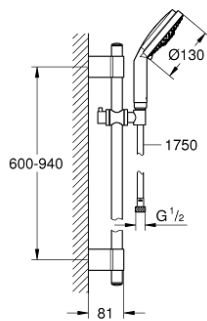

28 762 001 RAINSHOWER COSMOPOLITAN 130 SHOWER RAIL SET 3 SPRAYS

PRODUCT DESCRIPTION

- Colour: chrome
- consists of:
 - hand shower Cosmopolitan (28 755 000)
 - shower rail 900 mm 28 819 001
 - with wall holders
 - shower hose Silverflex 1750 mm 1/2" x 1/2" (28 388)
- GROHE LongLife finish
- GROHE FastFixation Plus adjustable distance between brackets for adaption to existing drilling holes
- Inner WaterGuide - inner insulation for surface protection
- TwistStop - to prevent hose from twisting

28 762 001 RAINSHOWER COSMOPOLITAN 130 SHOWER RAIL SET 3 SPRAYS

SPARE PARTS, October 2016 – now

- 1: Cap (Spare part-nr. 45922000)
 - 2: Sliding piece (Spare part-nr. 06765000)
 - 3: Outlet shower holder (Spare part-nr. 48333000)
 - 4: Dirt strainer (Spare part-nr. 0700200M)
 - 5: Compensation disc (Spare part-nr. 45914XE0)*
- * Optional accessories