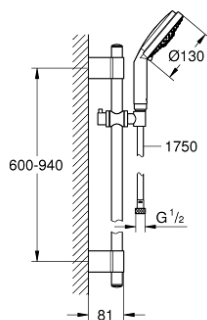

## 28 762 001 RAINSHOWER COSMOPOLITAN 130 SHOWER RAIL SET 3 SPRAYS

### PRODUCT DESCRIPTION

- Colour: chrome
- consisting of:
  - hand shower Cosmopolitan (28 755 000)
  - shower rail, 900 mm (28 819 001)
  - with wall holders made of metal
  - shower hose Silverflex 1750 mm 1/2" x 1/2" (28 388)
  - GROHE LongLife finish
  - GROHE FastFixation Plus adjustable distance between brackets for adaption to existing drilling holes
  - Inner WaterGuide - inner insulation for surface protection
  - TwistStop - to prevent hose from twisting

## 28 762 001 RAINSHOWER COSMOPOLITAN 130 SHOWER RAIL SET 3 SPRAYS

**SPARE PARTS**, 10月 2016 – now

- 1: Cover cap (Spare part-nr. 45922000)
- 2: Glide element (Spare part-nr. 06765000)
- 3: Shower rail holder (Spare part-nr. 48333000)
- 4: Dirt strainer (Spare part-nr. 0700200M)
- 5: Compensation disc (Spare part-nr. 45914XE0)\*