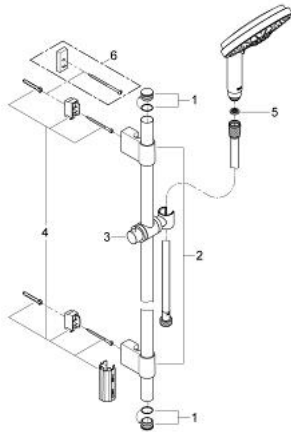

28 763 000 RAINSHOWER COSMOPOLITAN 160 SHOWER RAIL SET 4 SPRAYS

PRODUCT DESCRIPTION

- Colour: chrome
- consists of:
 - shower rail 900 mm 28 819 001
 - GROHE FastFixation Plus adjustable distance between brackets for adaption to existing drilling holes
 - handshower Cosmopolitan 28 756 000
 - shower hose Silverflex 1750 mm 1/2" x 1/2" (28 388)
 - TwistStop - to prevent hose from twisting
 - GROHE LongLife finish
- Attention: old product

28 763 000 RAINSHOWER COSMOPOLITAN 160 SHOWER RAIL SET 4 SPRAYS

SPARE PARTS, October 2009 – now

- 1: Cap (Spare part-nr. 45922000)
- 2: Outlet shower holder (Spare part-nr. 6424500M)
- 3: Sliding piece (Spare part-nr. 06765000)
- 4: Fixing set (Spare part-nr. 48010000)
- 5: Dirt strainer (Spare part-nr. 0700200M)
- 6: Compensation disc (Spare part-nr. 45914XE0)*