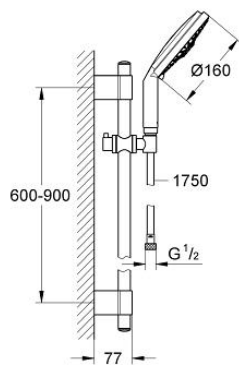

28 763 000 RAINSHOWER COSMOPOLITAN 160 SHOWER RAIL SET 4 SPRAYS

PRODUCT DESCRIPTION

- Colour: chrome
- consists of:
 - shower rail 900 mm 28 819 001
 - GROHE FastFixation Plus adjustable distance between brackets for adaption to existing drilling holes
 - handshower Cosmopolitan 28 756 000
 - shower hose Silverflex 1750 mm 1/2" x 1/2" (28 388)
 - TwistStop - to prevent hose from twisting
 - GROHE LongLife finish
- Attention: old product

28 763 000 RAINSHOWER COSMOPOLITAN 160 SHOWER RAIL SET 4 SPRAYS

SPARE PARTS, October 2009 – now

- 1: Cap (Spare part-nr. 45922000)
- 2: Outlet shower holder (Spare part-nr. 6424500M)
- 3: Sliding piece (Spare part-nr. 06765000)
- 4: Fixing set (Spare part-nr. 48010000)
- 5: Dirt strainer (Spare part-nr. 0700200M)
- 6: Compensation disc (Spare part-nr. 45914XE0)*