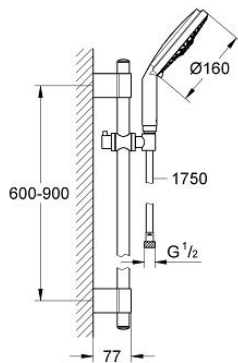

28 763 000 RAINSHOWER COSMOPOLITAN 160 SHOWER RAIL SET 4 SPRAYS

PRODUCT DESCRIPTION

- Colour: chrome
- consisting of:
 - shower rail, 900 mm (28 819 001)
 - GROHE FastFixation Plus adjustable distance between brackets for adaption to existing drilling holes
 - hand shower Cosmopolitan (28 756 000)
 - shower hose Silverflex 1750 mm 1/2" x 1/2" (28 388)
 - TwistStop - to prevent hose from twisting
 - GROHE LongLife finish
 - attention: old product

28 763 000 RAINSHOWER COSMOPOLITAN 160 SHOWER RAIL SET 4 SPRAYS

SPARE PARTS, 10月 2009 – now

- 1: Cover cap (Spare part-nr. 45922000)
- 2: Shower rail holder (Spare part-nr. 6424500M)
- 3: Glide element (Spare part-nr. 06765000)
- 4: Fixing set (Spare part-nr. 48010000)
- 5: Dirt strainer (Spare part-nr. 0700200M)
- 6: Compensation disc (Spare part-nr. 45914XE0)*