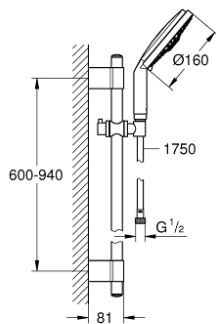

## 28 763 001 RAINSHOWER COSMOPOLITAN 160 SHOWER RAIL SET 4 SPRAYS

### PRODUCT DESCRIPTION

- Colour: chrome
- consists of:
  - handshower Cosmopolitan 28 756 000
  - shower rail 900 mm 28 819 001
  - with wall holders
  - shower hose Silverflex 1750 mm 1/2" x 1/2" (28 388)
- GROHE LongLife finish
- GROHE FastFixation Plus adjustable distance between brackets for adaption to existing drilling holes
- Inner WaterGuide - inner insulation for surface protection
- TwistStop - to prevent hose from twisting

## 28 763 001 RAINSHOWER COSMOPOLITAN 160 SHOWER RAIL SET 4 SPRAYS

**SPARE PARTS**, October 2016 – now

- 1: Cap (Spare part-nr. 45922000)
  - 2: Sliding piece (Spare part-nr. 06765000)
  - 3: Outlet shower holder (Spare part-nr. 48333000)
  - 4: Dirt strainer (Spare part-nr. 0700200M)
  - 5: Compensation disc (Spare part-nr. 45914XE0)\*
- \* Optional accessories