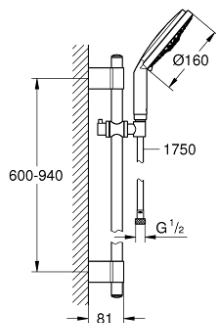

28 763 001 RAINSHOWER COSMOPOLITAN 160 SHOWER RAIL SET 4 SPRAYS

PRODUCT DESCRIPTION

- Colour: chrome
- consisting of:
 - hand shower Cosmopolitan (28 756 000)
 - shower rail, 900 mm (28 819 001)
 - with wall holders made of metal
 - shower hose Silverflex 1750 mm 1/2" x 1/2" (28 388)
 - GROHE LongLife finish
 - GROHE FastFixation Plus adjustable distance between brackets for adaption to existing drilling holes
 - Inner WaterGuide - inner insulation for surface protection
 - TwistStop - to prevent hose from twisting

28 763 001 RAINSHOWER COSMOPOLITAN 160 SHOWER RAIL SET 4 SPRAYS

SPARE PARTS, 10月 2016 – now

- 1: Cover cap (Spare part-nr. 45922000)
- 2: Glide element (Spare part-nr. 06765000)
- 3: Shower rail holder (Spare part-nr. 48333000)
- 4: Dirt strainer (Spare part-nr. 0700200M)
- 5: Compensation disc (Spare part-nr. 45914XE0)*