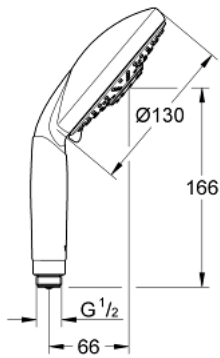

28 764 000 RAINSHOWER CLASSIC 130 HAND SHOWER 3 SPRAYS

PRODUCT DESCRIPTION

- Colour: chrome
- spray patterns: Rain / Jet / Pure
- GROHE LongLife finish
- GROHE SpeedClean - effortless limescale removal
- Inner WaterGuide - inner insulation for surface protection
- Universal Mounting System. Fitting all standard shower hoses
- suitable for instantaneous heater
- minimum flow rate 5 l/min.
- minimum pressure 1,0 bar

28 764 000 **RAINSHOWER CLASSIC 130 HAND SHOWER 3 SPRAYS**

SPARE PARTS, April 2005 – now

1: Dirt strainer (Spare part-nr. 0700200M)