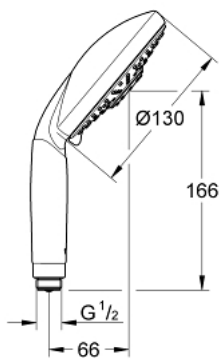

### PRODUCT DESCRIPTION

- Colour: chrome
- spray patterns: Rain, Jet, Pure
- GROHE LongLife finish
- GROHE SpeedClean - effortless limescale removal
- Inner WaterGuide - inner insulation for surface protection
- universal mounting system, fitting all standard shower hoses
- suitable for instantaneous heater
- minimum flow rate 5 l/min
- min. recommended pressure 1.0 bar

## 28 764 000 RAINSHOWER CLASSIC 130 HAND SHOWER 3 SPRAYS

**SPARE PARTS**, 4月 2005 – now

1: Dirt strainer (Spare part-nr. 0700200M)