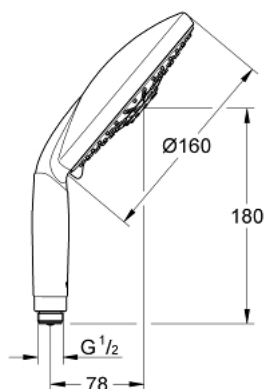

28 765 000 RAINSHOWER CLASSIC 160 HAND SHOWER 4 SPRAYS

PRODUCT DESCRIPTION

- Colour: chrome
- spray patterns: Rain / Jet / Pure / Champagne
- GROHE LongLife finish
- GROHE SpeedClean - effortless limescale removal
- Inner WaterGuide - inner insulation for surface protection
- Universal Mounting System. Fitting all standard shower hoses
- suitable for instantaneous heater
- minimum flow rate 7,5 l/min.

28 765 000 **RAINSHOWER CLASSIC 160 HAND SHOWER 4 SPRAYS**

SPARE PARTS, April 2005 – now

1: Dirt strainer (Spare part-nr. 0700200M)