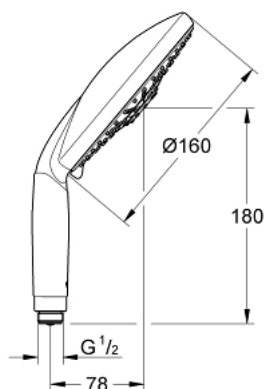

## 28 765 000 RAINSHOWER CLASSIC 160 HAND SHOWER 4 SPRAYS

### PRODUCT DESCRIPTION

- Colour: chrome
- spray patterns: Rain, Jet, Pure, Champagne spray
- GROHE LongLife finish
- GROHE SpeedClean - effortless limescale removal
- Inner WaterGuide - inner insulation for surface protection
- universal mounting system, fitting all standard shower hoses
- suitable for instantaneous heater
- minimum flow rate 7.5 l/min

28 765 000 **RAINSHOWER CLASSIC 160 HAND SHOWER 4 SPRAYS**

**SPARE PARTS**, 4月 2005 – now

1: Dirt strainer (Spare part-nr. 0700200M)