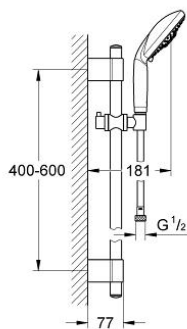

28 767 000 RAINSHOWER CLASSIC 130 SHOWER RAIL SET 3 SPRAYS

PRODUCT DESCRIPTION

- Colour: chrome
- consists of:
 - shower rail 600 mm 28 797
 - GROHE FastFixation Plus adjustable distance between brackets for adaption to existing drilling holes
 - hand shower Classic (28 764 000)
 - shower hose Silverflex 1750 mm 1/2" x 1/2" (28 388)
 - TwistStop - to prevent hose from twisting
- Attention: old product
- GROHE LongLife finish

28 767 000 RAINSHOWER CLASSIC 130 SHOWER RAIL SET 3 SPRAYS

SPARE PARTS, October 2009 – now

- 1: Cap (Spare part-nr. 45922000)
- 2: Outlet shower holder (Spare part-nr. 6424500M)
- 3: Sliding piece (Spare part-nr. 06765000)
- 4: Fixing set (Spare part-nr. 48010000)
- 5: Dirt strainer (Spare part-nr. 0700200M)
- 6: Compensation disc (Spare part-nr. 45914XE0)*