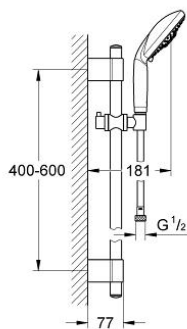

## 28 767 000 RAINSHOWER CLASSIC 130 SHOWER RAIL SET 3 SPRAYS

### PRODUCT DESCRIPTION

- Colour: chrome
- consisting of:
  - shower rail, 600 mm (28 797)
  - GROHE FastFixation Plus adjustable distance between brackets for adaption to existing drilling holes
  - hand shower Classic (28 764 000)
  - shower hose Silverflex 1750 mm 1/2" x 1/2" (28 388)
  - TwistStop - to prevent hose from twisting
- attention: old product
- GROHE LongLife finish

### SPARE PARTS, 10月 2009 – now

- 1: Cover cap (Spare part-nr. 45922000)
- 2: Shower rail holder (Spare part-nr. 6424500M)
- 3: Glide element (Spare part-nr. 06765000)
- 4: Fixing set (Spare part-nr. 48010000)
- 5: Dirt strainer (Spare part-nr. 0700200M)
- 6: Compensation disc (Spare part-nr. 45914XE0)\*