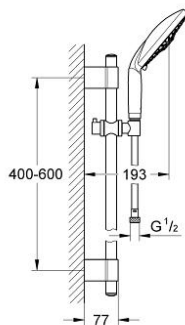

28 768 000 RAINSHOWER CLASSIC 160 SHOWER RAIL SET 4 SPRAYS

PRODUCT DESCRIPTION

- Colour: chrome
- consists of:
- shower rail 600 mm 28 797
- GROHE FastFixation Plus adjustable distance between brackets for adaption to existing drilling holes
- handshower Classic (28 765 000)
- shower hose Silverflex 1750 mm 1/2" x 1/2" (28 388)
- TwistStop - to prevent hose from twisting
- GROHE LongLife finish
- Attention: old product

28 768 000 RAINSHOWER CLASSIC 160 SHOWER RAIL SET 4 SPRAYS

SPARE PARTS, October 2009 – now

- 1: Cap (Spare part-nr. 45922000)
- 2: Outlet shower holder (Spare part-nr. 6424500M)
- 3: Sliding piece (Spare part-nr. 06765000)
- 4: Fixing set (Spare part-nr. 48010000)
- 5: Dirt strainer (Spare part-nr. 0700200M)
- 6: Compensation disc (Spare part-nr. 45914XE0)*