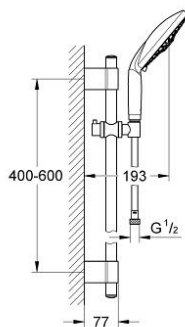

28 768 000 RAINSHOWER CLASSIC 160 SHOWER RAIL SET 4 SPRAYS

PRODUCT DESCRIPTION

- Colour: chrome
- consisting of:
 - shower rail, 600 mm (28 797)
 - GROHE FastFixation Plus adjustable distance between brackets for adaption to existing drilling holes
 - hand shower Classic (28 765 000)
 - shower hose Silverflex 1750 mm 1/2" x 1/2" (28 388)
 - TwistStop - to prevent hose from twisting
 - GROHE LongLife finish
- attention: old product

28 768 000 RAINSHOWER CLASSIC 160 SHOWER RAIL SET 4 SPRAYS

SPARE PARTS, 10月 2009 – now

- 1: Cover cap (Spare part-nr. 45922000)
- 2: Shower rail holder (Spare part-nr. 6424500M)
- 3: Glide element (Spare part-nr. 06765000)
- 4: Fixing set (Spare part-nr. 48010000)
- 5: Dirt strainer (Spare part-nr. 0700200M)
- 6: Compensation disc (Spare part-nr. 45914XE0)*