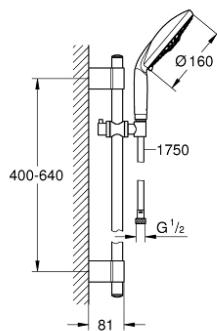

28 768 001 RAINSHOWER CLASSIC 160 SHOWER RAIL SET 4 SPRAYS

PRODUCT DESCRIPTION

- Colour: chrome
- consists of:
 - handshower Classic (28 765 000)
 - shower rail 600 mm (28 797 001)
- with wall holders
- shower hose Silverflex 1750 mm 1/2" x 1/2" (28 388)
- GROHE LongLife finish
- GROHE FastFixation Plus adjustable distance between brackets for adaption to existing drilling holes
- TwistStop - to prevent hose from twisting
- minimum pressure 1,0 bar

28 768 001 RAINSHOWER CLASSIC 160 SHOWER RAIL SET 4 SPRAYS

SPARE PARTS, November 2016 – now

- 1: Cap (Spare part-nr. 45922000)
 - 2: Sliding piece (Spare part-nr. 06765000)
 - 3: Outlet shower holder (Spare part-nr. 48333000)
 - 4: Dirt strainer (Spare part-nr. 0700200M)
 - 5: Compensation disc (Spare part-nr. 45914XE0)*
- * Optional accessories