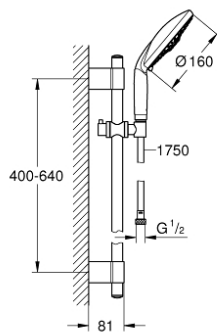

## 28 768 001 RAINSHOWER CLASSIC 160 SHOWER RAIL SET 4 SPRAYS

### PRODUCT DESCRIPTION

- Colour: chrome
- consisting of:
  - hand shower Classic (28 765 000)
  - shower rail 600 mm (28 797 001)
  - with wall holders made of metal
  - shower hose Silverflex 1750 mm 1/2" x 1/2" (28 388)
  - GROHE LongLife finish
  - GROHE FastFixation Plus adjustable distance between brackets for adaption to existing drilling holes
  - TwistStop - to prevent hose from twisting
  - min. recommended pressure 1.0 bar