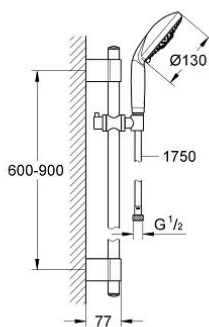

28 769 000 RAINSHOWER CLASSIC 130 SHOWER RAIL SET 3 SPRAYS

PRODUCT DESCRIPTION

- Colour: chrome
- consists of:
 - shower rail 900 mm 28 819 001
 - GROHE FastFixation Plus adjustable distance between brackets for adaption to existing drilling holes
 - hand shower Classic (28 764 000)
 - shower hose Silverflex 1750 mm 1/2" x 1/2" (28 388)
 - TwistStop - to prevent hose from twisting
 - GROHE LongLife finish
- Attention: old product

28 769 000 RAINSHOWER CLASSIC 130 SHOWER RAIL SET 3 SPRAYS

SPARE PARTS, October 2009 – now

- 1: Cap (Spare part-nr. 45922000)
 - 2: Outlet shower holder (Spare part-nr. 6424500M)
 - 3: Sliding piece (Spare part-nr. 06765000)
 - 4: Fixing set (Spare part-nr. 48010000)
 - 5: Compensation disc (Spare part-nr. 45914XE0)*
- * Optional accessories