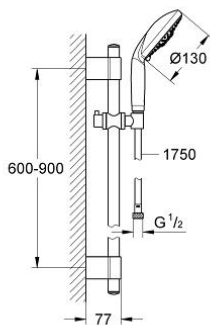

## 28 769 000 RAINSHOWER CLASSIC 130 SHOWER RAIL SET 3 SPRAYS

### PRODUCT DESCRIPTION

- Colour: chrome
- consisting of:
  - shower rail, 900 mm (28 819 001)
  - GROHE FastFixation Plus adjustable distance between brackets for adaption to existing drilling holes
  - hand shower Classic (28 764 000)
  - shower hose Silverflex 1750 mm 1/2" x 1/2" (28 388)
  - TwistStop - to prevent hose from twisting
  - GROHE LongLife finish
- attention: old product

## 28 769 000 RAINSHOWER CLASSIC 130 SHOWER RAIL SET 3 SPRAYS

**SPARE PARTS**, 10月 2009 – now

- 1: Cover cap (Spare part-nr. 45922000)
- 2: Shower rail holder (Spare part-nr. 6424500M)
- 3: Glide element (Spare part-nr. 06765000)
- 4: Fixing set (Spare part-nr. 48010000)
- 5: Compensation disc (Spare part-nr. 45914XE0)\*