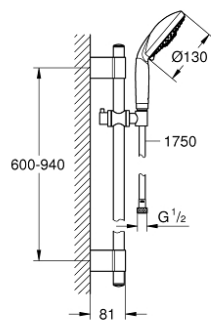

28 769 001 RAINSHOWER CLASSIC 130 SHOWER RAIL SET 3 SPRAYS

PRODUCT DESCRIPTION

- Colour: chrome
- consists of:
 - hand shower Classic (28 764 000)
 - shower rail 900 mm 28 819 001
- with wall holders
- shower hose Silverflex 1750 mm 1/2" x 1/2" (28 388)
- GROHE LongLife finish
- GROHE FastFixation Plus adjustable distance between brackets for adaption to existing drilling holes
- Inner WaterGuide - inner insulation for surface protection
- TwistStop - to prevent hose from twisting

28 769 001 RAINSHOWER CLASSIC 130 SHOWER RAIL SET 3 SPRAYS

SPARE PARTS, October 2016 – now

- 1: Cap (Spare part-nr. 45922000)
 - 2: Sliding piece (Spare part-nr. 06765000)
 - 3: Outlet shower holder (Spare part-nr. 48333000)
 - 4: Dirt strainer (Spare part-nr. 0700200M)
 - 5: Compensation disc (Spare part-nr. 45914XE0)*
- * Optional accessories