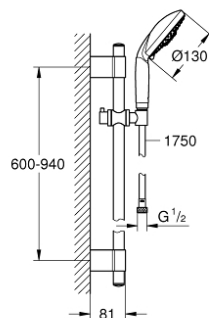

## 28 769 001 RAINSHOWER CLASSIC 130 SHOWER RAIL SET 3 SPRAYS

### PRODUCT DESCRIPTION

- Colour: chrome
- consisting of:
  - hand shower Classic (28 764 000)
  - shower rail, 900 mm (28 819 001)
  - with wall holders made of metal
  - shower hose Silverflex 1750 mm 1/2" x 1/2" (28 388)
  - GROHE LongLife finish
  - GROHE FastFixation Plus adjustable distance between brackets for adaption to existing drilling holes
  - Inner WaterGuide - inner insulation for surface protection
  - TwistStop - to prevent hose from twisting

## 28 769 001 RAINSHOWER CLASSIC 130 SHOWER RAIL SET 3 SPRAYS

**SPARE PARTS**, 10月 2016 – now

- 1: Cover cap (Spare part-nr. 45922000)
- 2: Glide element (Spare part-nr. 06765000)
- 3: Shower rail holder (Spare part-nr. 48333000)
- 4: Dirt strainer (Spare part-nr. 0700200M)
- 5: Compensation disc (Spare part-nr. 45914XE0)\*