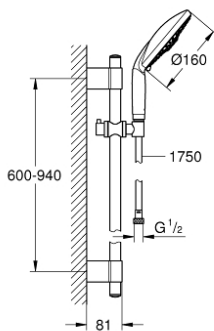

28 770 001 RAINSHOWER CLASSIC 160 SHOWER RAIL SET 4 SPRAYS

PRODUCT DESCRIPTION

- Colour: chrome
- consists of:
 - handshower Classic (28 765 000)
 - shower rail 900 mm 28 819 001
- with wall holders
- shower hose Silverflex 1750 mm 1/2" x 1/2" (28 388)
- GROHE LongLife finish
- GROHE FastFixation Plus adjustable distance between brackets for adaption to existing drilling holes
- Inner WaterGuide - inner insulation for surface protection
- TwistStop - to prevent hose from twisting

28 770 001 RAINSHOWER CLASSIC 160 SHOWER RAIL SET 4 SPRAYS

SPARE PARTS, November 2016 – now

- 1: Cap (Spare part-nr. 45922000)
 - 2: Sliding piece (Spare part-nr. 06765000)
 - 3: Outlet shower holder (Spare part-nr. 48333000)
 - 4: Dirt strainer (Spare part-nr. 0700200M)
 - 5: Compensation disc (Spare part-nr. 45914XE0)*
- * Optional accessories